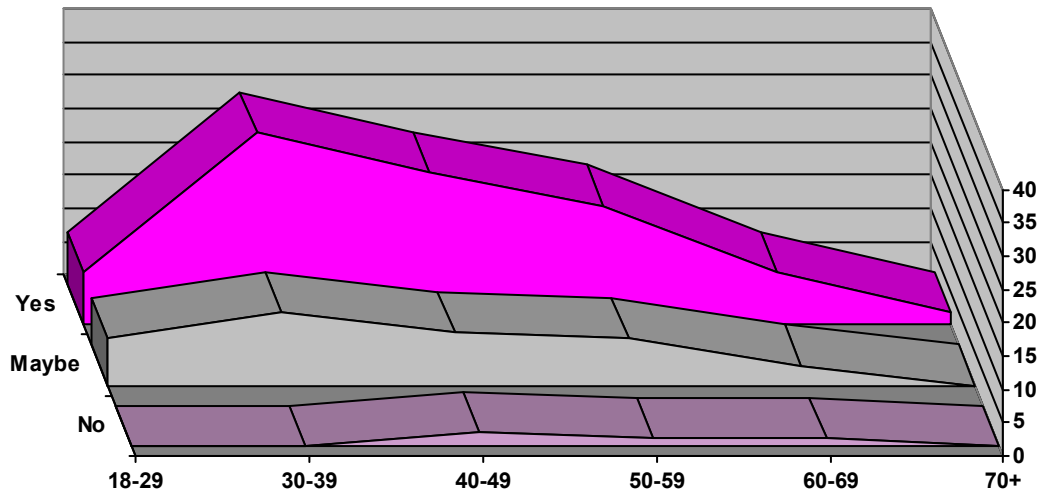

If you moved elsewhere in NZ would you join the local nudist club?

17 Join New

						----- Percent -----			
		No	Maybe	Yes	Total	No	Maybe	Yes	Total
Female	18-29		7	8	15	0.0	2.3	2.6	5.0
	30-39		11	29	40	0.0	3.6	9.6	13.2
	40-49	2	8	23	33	0.7	2.6	7.6	10.9
	50-59	1	7	18	26	0.3	2.3	6.0	8.6
	60-69	1	3	8	12	0.3	1.0	2.6	4.0
	70+			2	2	0.0	0.0	0.7	0.7
Male	18-29		1	7	8	0.0	0.3	2.3	2.6
	30-39		9	30	39	0.0	3.0	9.9	12.9
	40-49		6	34	40	0.0	2.0	11.3	13.2
	50-59		8	34	42	0.0	2.6	11.3	13.9
	60-69	1	3	23	27	0.3	1.0	7.6	8.9
	70+	1	3	14	18	0.3	1.0	4.6	6.0
Female		4	36	88	128	1.3	11.9	29.1	42.4
Male		2	30	142	174	0.7	9.9	47.0	57.6
Total		6	66	230	302	2.0	21.9	76.2	100.0

Join New Club if Moved (Female)

Join New Club if Moved (Male)